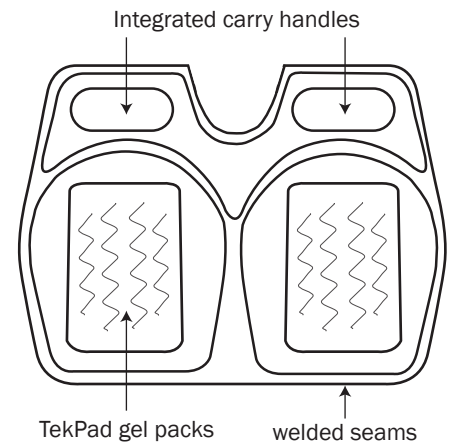

STADIUM & BLEACHER SEATING

STADIUM FLUIDIZED GEL CUSHION MODEL #STM4417

Perfect for stadium and bleacher seating

Experience the cushioning of a larger, thicker, bulky cushion in a compact, convenient package about the size of a sheet of paper. With SKWOOSH™ you sit on high quality fabric - NOT on cold hard plastic. Welded seams make SKWOOSH™ waterproof and absolutely maintenance free. TekPad® fluidized gel cradles your "sitz" bones for ultimate comfort indoors or out, regardless of the weather!

Benefits and features

- **COMFORTABLE** – TekPad® pressure relieving fluidized gel
- **CUSHIONING** – Fluidized gel cradles your 'sitz' bones
- **DURABLE** – Water resistant fabric and welded seams
- **PORTABLE** – Lightweight, compact with built-in handles
- **MAINTENANCE FREE** – No rinsing or washing
- **ALL WEATHER GEL** – Soft in all temperatures
- **EASY TO USE** – Just smooth and sit
- **MADE IN USA**

Specifications

- Weight: 7 oz.
- Open dimensions: 16"W x 11"L x 1/2"H
- Folded dimensions: 8"W x 11"L x 1 1/4"H
- Colors: Navy, Red, Pink, Green, Burgundy, Royal and Black

I-Tek, Inc., 200 Sutton Street, Ste 226, N. Andover, MA 01845
(978) 689-0500 • Fax: (978) 689-7771 • info@skwoosh.com