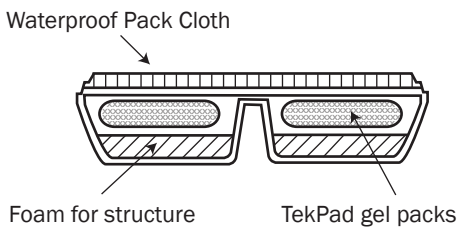

STADIUM & BLEACHER SEATING

STADIUM FLUIDIZED GEL CUSHION MODEL #STM4417

Perfect for stadium and bleacher seating

Experience the cushioning of a larger, thicker, bulky cushion in a compact, convenient package about the size of a sheet of paper. With SKWOOSH™ you sit on high quality fabric - NOT on cold hard plastic. Welded seams make SKWOOSH™ waterproof and absolutely maintenance free. TekPad® fluidized gel cradles your "sitz" bones for ultimate comfort indoors or out, regardless of the weather!

Benefits and features

- **COMFORTABLE** – TekPad® pressure relieving fluidized gel
- **CUSHIONING** – Fluidized gel cradles your 'sitz' bones
- **DURABLE** – Water resistant fabric and welded seams
- **PORTABLE** – Lightweight, compact with built-in handles
- **MAINTENANCE FREE** – No rinsing or washing
- **ALL WEATHER GEL** – Soft in all temperatures
- **EASY TO USE** – Just smooth and sit
- **MADE IN USA**

Specifications

- Weight: 7 oz.
- Open dimensions: 16"W x 11"L x 1/2"H
- Folded dimensions: 8"W x 11"L x 1 1/4"H
- Colors: Navy, Red, Pink, Green, Burgundy, Royal and Black

I-Tek, Inc., 200 Sutton Street, Ste 226, N. Andover, MA 01845
(978) 689-0500 • Fax: (978) 689-7771 • info@skwoosh.com