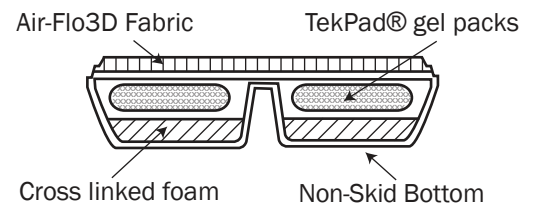

I-Tek, Inc., 200 Sutton St., Ste 226, N. Andover, MA 01845
(978) 689-0500 • Fax: (978) 689-7771 • info@skwoosh.com

www.skwoosh.com

Comfort Performance Cushions
Sports / Office / Travel

SKWOOSH™ IS DIFFERENT

Patented TekPad® technology packs giant comfort into a convenient package