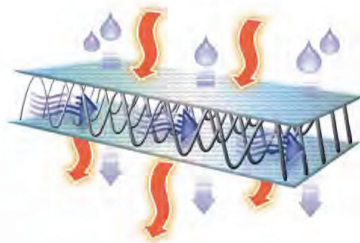

### CANOE ENTHUSIASTS

The **SKWOOSH™ CANOE CUSHION with AIR-FLO3D™** is a lightweight, low profile, performance gel cushion that provides pressure relief and AIR-FLO3D extra cool comfort for paddlers.

**SKWOOSH™** uses medically proven pressure relieving gel technology to make paddling more comfortable. The low profile SKWOOSH fits all seats and maintains a low center of gravity for greater stability.

**SKWOOSH™** relieves pressure on your “sitz” bones to maintain circulation, reduce numbness and lower back discomfort.

### BENEFITS & FEATURES

- **AIR-FLO3D™** - Exclusive three dimensional fabric that breathes
- **CUSHIONING** - Patented TekPad® lightweight pressure relieving gel
- **COMFORTABLE** - Relieving pressure helps you PADDLE longer in comfort
- **LOW PROFILE** - Maintains center of gravity for stability
- **STAYS PUT** - Adjustable tie down strap with non-skid bottom fabric
- **DURABLE** - All welded construction
- **FITS ALL SEAT STYLES & PORTABLE** - Lightweight and compact
- **MAINTENANCE FREE** - Never soggy - won't mold - washable
- **ALL WEATHER GEL** - Stays soft - provides comfort in all temperatures
- **MADE IN USA** - Guarantee workmanship - guaranteed performance

### AIR-FLO3D™ breathable fabric

This fabric has a unique three-dimensional, internal structure that allows it to breathe and control moisture. It's durable, lightweight and washable

I-Tek, Inc., 200 Sutton St., Ste 226, N. Andover, MA 01845  
(978) 689-0500 • Fax: (978) 689-7771 • info@skwoosh.com