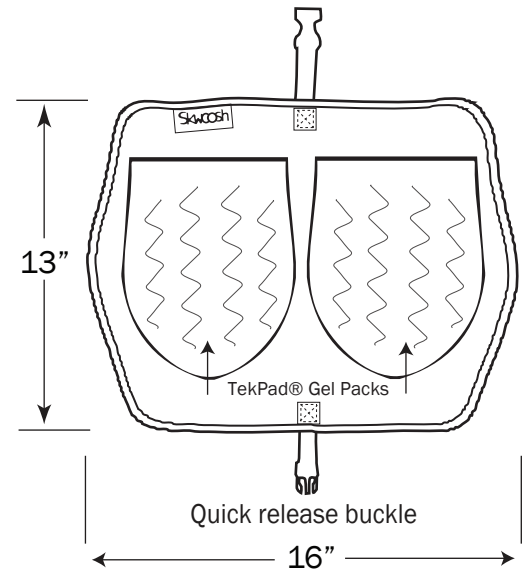

I-Tek, Inc., 200 Sutton St., Ste 226, N. Andover, MA 01845
(978) 689-0500 • Fax: (978) 689-7771 • info@skwoosh.com

www.skwoosh.com

Comfort Performance Cushions
Sports / Office / Travel

SKWOOSH™ IS DIFFERENT

Patented TekPad® technology packs giant comfort into a convenient package