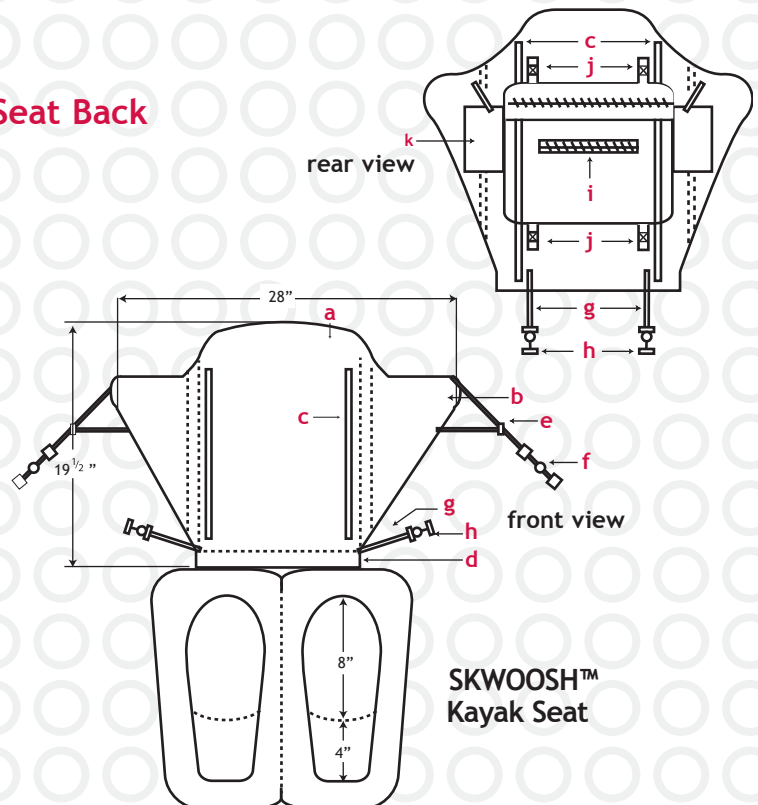

ATTENTION KAYAK FISHERMEN AND RECREATIONAL KAYAKERS

SKWOOSH®

The Voyager Kayak Seat Back System

The **VOYAGER** combines the **SKWOOSH™ LIGHT WEIGHT GEL KAYAK SEAT** with a battened, padded contoured back support. VOYAGER is 19 1/2" high, has 2 water bottles in insulated holders and features a detachable rear pack with many storage options. The detachable pack is great for carrying sunscreen, keys, cell phone, fishing gear or lots of other gear. VOYAGER is engineered to provide the ultimate in comfort for the kayak fisherman or the long duration paddler.

Features and Benefits

- ♦ **GENUINE SKWOOSH™** Gel seat with patented TekPad® pressure relieving gel
- ♦ **SKWOOSH™** Low Profile for better stability and performance
- ♦ **SKWOOSH™** Comfort 19 1/2" padded back rest and adjustable side wings
- ♦ **SKWOOSH™** No Collapse 16 1/2" fiberglass support battens
- ♦ **SKWOOSH™** 4 Adjustable attaching straps with corrosion resistant hardware
- ♦ **SKWOOSH™** insulated bottle holders with lock down straps (bottles not included)
- ♦ **SKWOOSH™** Detachable 9"L x 8"H x 3"W Fanny Pack module with 2 zippered storage compartments, has an adjustable waist band so it can be worn "fanny pack" style

SKWOOSH® VOYAGER Kayak Seat Back

Product Code: VSBS#1204

Color: Silver and Black

Anatomy of a SKWOOSH® VOYAGER Kayak Seat Back

- Padded 19 1/2" high seat back
- Adjustable wings
- (2) 16 1/2" Fiberglass battens
- High strength woven hinge
- (2) Adjustable Attaching Front Straps
- (2) Corrosion Resistant Front Clips
- (2) Adjustable Attaching Rear Straps
- (2) Corrosion Resistant Rear Clips
- 9" x 9" x 3" removable fanny pack gear pocket
- Fanny pack quick disconnect clips
- Insulated bottle holders (bottles not included)