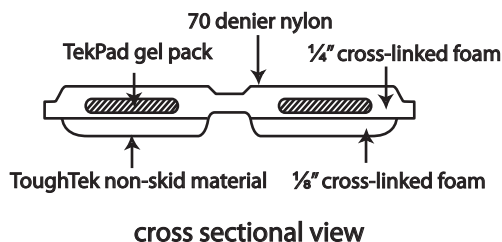

NON-SKID BOTTOM - Stays put - no movement during use

PORTABLE - Folds to a compact 8" x 11" for easy transport & storage

DURABLE - Waterproof and stain resistant

DEPENDABLE - all welded construction - no sewing

MADE IN USA - Guaranteed Workmanship - Guaranteed Performance

Anatomy of the SKWOOSH™ TRAVEL CUSHION

SKWOOSH™ TRAVEL #T4701

Weight: 8 oz.

Open Dimensions: 10½" x 15" x ½"

Folded Dimensions: 10½" x 7½" x 1"