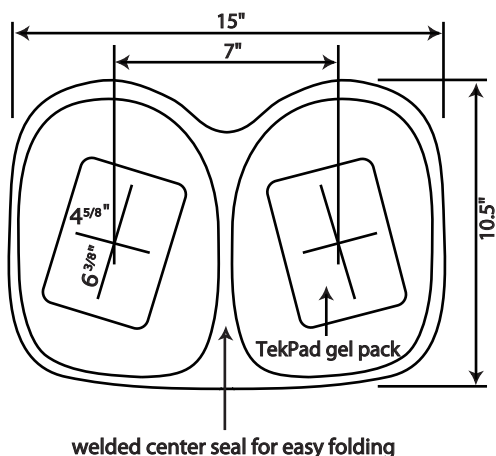

NON-SKID BOTTOM - Stays put - no movement during use

PORTABLE - Folds to a compact 8" x 11" for easy transport & storage

DURABLE - Waterproof and stain resistant

DEPENDABLE - all welded construction - no sewing

MADE IN USA - Guaranteed Workmanship - Guaranteed Performance

Anatomy of the SKWOOSH™ TRAVEL CUSHION

SKWOOSH™ TRAVEL #T4701

Weight: 8 oz.

Open Dimensions: 10½" x 15" x ½"

Folded Dimensions: 10½" x 7½" x 1"