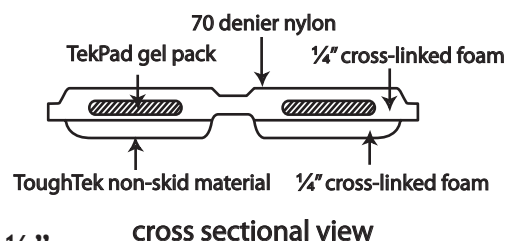

COMFORT FOR FREQUENT TRAVELERS!

FIRST CLASS COMFORT

FIRST CLASS CONVENIENCE

A TRAVEL GEL CUSHION FOR THE SERIOUS TRAVELER

The SKWOOSH™ Pro Traveler uses patented TekPad® gel to relieve pressure on the sitz bones. Relieving pressure helps reduce numbness in the legs and rear caused by long hours of traveling. The Pro Traveler features an upgraded internal structure to make it more comfortable and built-in handles to make it more convenient to carry or hang. The Pro Traveler weighs only 8 ounces and when folded, is smaller than a magazine so it fits easily in a briefcase or carry-on. The SKWOOSH™ Pro Traveler delivers more comfort in a convenient and compact package than any other cushion of it's size.

BENEFITS

- CUSHIONING** - Patented TekPad® lightweight pressure relieving gel
- COMFORTABLE** - Relieving pressure helps you travel longer in comfort
- CONSTRUCTION** - Extra internal gel pack support
- PERFORMANCE** - Temperature stable - all weather gel.
- NON-SKID BOTTOM** - Stays put - no movement during use.
- PORTABLE** - Folds to a compact 8" x 11" for easy transport or storage.
- CONVENIENT** - Built-in handles - easy to carry or hang.
- DURABLE** - Waterproof and stain resistant.
- DEPENDABLE** - all welded construction - no sewing.
- MADE IN USA** - Guaranteed Workmanship - Guaranteed Performance

Anatomy of the SKWOOSH™ PRO TRAVELER

SKWOOSH™ PRO TRAVELER

Model# B4701

Weight: 8 oz.

Open Dimensions: 10½" x 15" x ½"

Folded Dimensions: 10½" x 7½" x 1"

Color: Black

Contact Us!