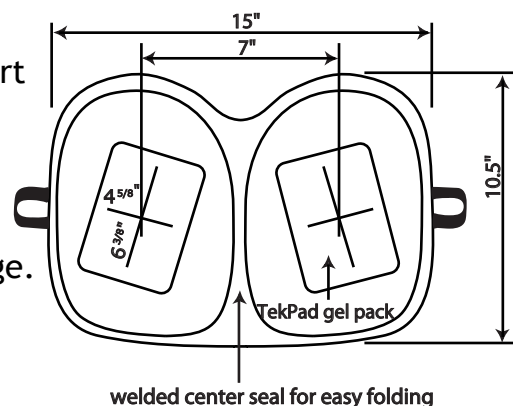

COMFORT FOR FREQUENT TRAVELERS!

FIRST CLASS COMFORT

FIRST CLASS CONVENIENCE

A TRAVEL GEL CUSHION FOR THE SERIOUS TRAVELER

The SKWOOSH™ Pro Traveler uses patented TekPad® gel to relieve pressure on the sitz bones. Relieving pressure helps reduce numbness in the legs and rear caused by long hours of traveling. The Pro Traveler features an upgraded internal structure to make it more comfortable and built-in handles to make it more convenient to carry or hang. The Pro Traveler weighs only 8 ounces and when folded, is smaller than a magazine so it fits easily in a briefcase or carry-on. The SKWOOSH™ Pro Traveler delivers more comfort in a convenient and compact package than any other cushion of it's size.

BENEFITS

- CUSHIONING** - Patented TekPad® lightweight pressure relieving gel
- COMFORTABLE** - Relieving pressure helps you travel longer in comfort
- CONSTRUCTION** - Extra internal gel pack support
- PERFORMANCE** - Temperature stable - all weather gel.
- NON-SKID BOTTOM** - Stays put - no movement during use.
- PORTABLE** - Folds to a compact 8" x 11" for easy transport or storage.
- CONVENIENT** - Built-in handles - easy to carry or hang.
- DURABLE** - Waterproof and stain resistant.
- DEPENDABLE** - all welded construction - no sewing.
- MADE IN USA** - Guaranteed Workmanship - Guaranteed Performance

Anatomy of the SKWOOSH™ PRO TRAVELER

SKWOOSH™ PRO TRAVELER

Model# B4701

Weight: 8 oz.

Open Dimensions: 10½" x 15" x ½"

Folded Dimensions: 10½" x 7½" x 1"

Color: Black

Contact Us!