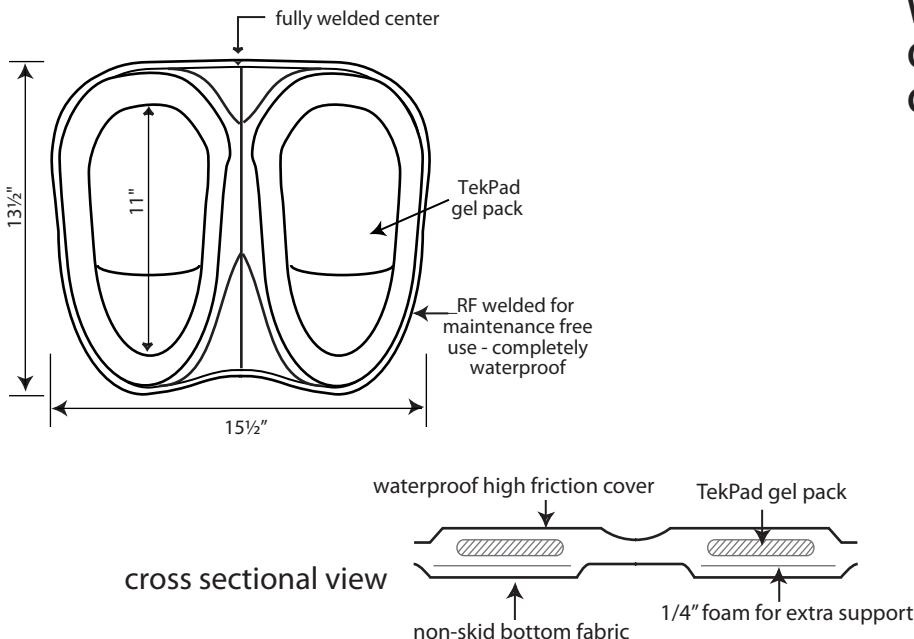

BENEFITS

CUSHIONING - Patented TekPad® gel cradles your "sitz" bones so you can SIT longer in comfort

COMFORTABLE - Pressure relief maintains circulation and prevents numbness and discomfort

STAY PUT DESIGN - Exclusive non-skid bottom anchors SKWOOSH™ to your seat so it doesn't move

CONVENIENT - Only 12 ozs. packed in a 13½"L x 15½"W x 7/8" package for big cushion performance

DURABLE - All welded seams & no stitch construction - **WATERPROOF**

NO MAINTENANCE - stain resistant - wipe clean

MADE IN USA - Guaranteed Workmanship - Guaranteed Performance

Anatomy of the SKWOOSH™ Office Gel Cushion

SKWOOSH™ Office Gel Cushion

Model# C7435

Weight: 12 oz.

Open Dimensions: 13½" x 15½" x 7/8"

Colors: Black or Burgundy