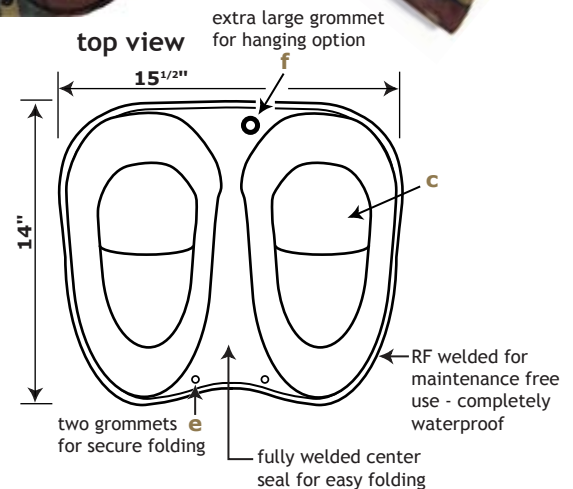

SKWOOSH IS DIFFERENT

Patented TekPad Technology
packs giant Comfort into a
convenient package

Not to be used as a flotation device

Contact Us!
Ph: 978.689.0500 Fax: 978.689.7771
email: info@skwoosh.com or visit: www.skwoosh.com