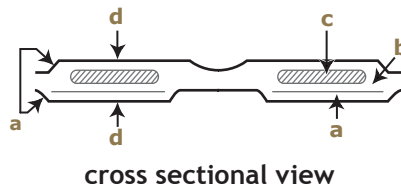

SKWOOSH IS DIFFERENT

Patented TekPad Technology
packs giant Comfort into a
convenient package

Not to be used as a flotation device

Contact Us!
Ph: 978.689.0500 Fax: 978.689.7771
email: info@skwoosh.com or visit: www.skwoosh.com