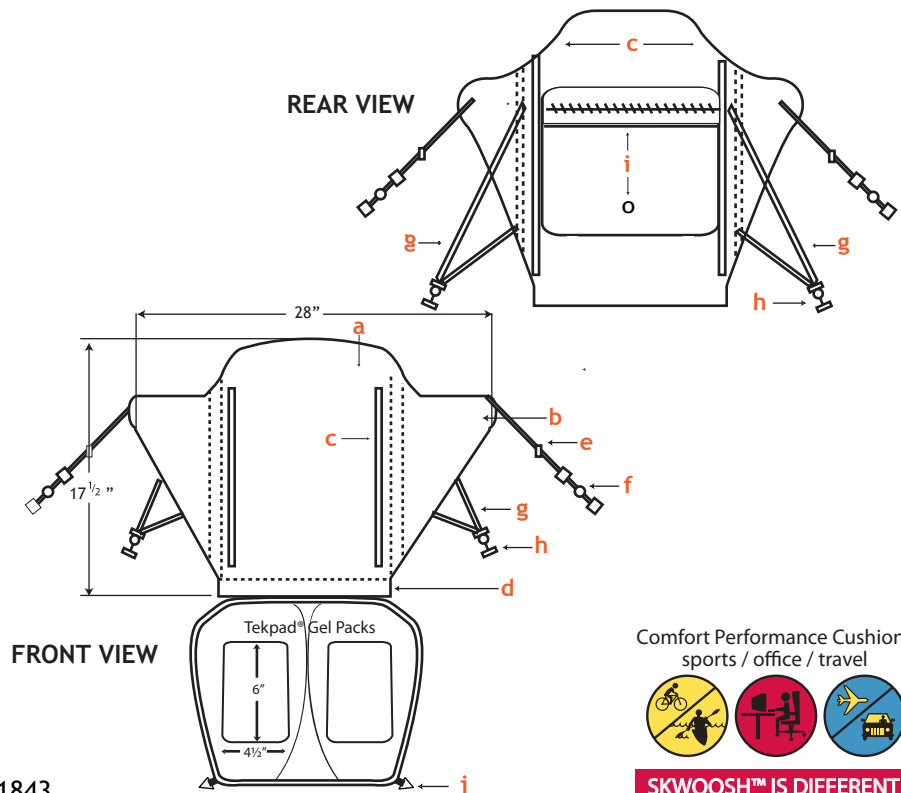

ECO#9 Kayak Seat Back

SKWOOSH[®]

The ECO #9 combines the SKWOOSH™ Kayak Gel Seat with a battened, padded, contoured back support. ECO #9 is 17½" high and has a self-draining zippered pocket for carrying stuff. The ECO #9 is the ultimate in comfort for the cost conscious kayak fisherman or the long duration paddler.

FEATURES AND BENEFITS

- ◆ GENUINE SKWOOSH™ Gel Seat with pressure relieving gel
- ◆ SKWOOSH™ Low Profile for better stability and performance
- ◆ Comfort 17½" padded back rest with adjustable side wings
- ◆ No Collapse 16½" fiberglass support battens
- ◆ 4 adjustable attaching straps
- ◆ Corrosion resistant hardware
- ◆ Converts to camp or stadium chair
- ◆ Self-draining zippered pocket

SKWOOSH™ ECO #9 Kayak Seat Back

Model# ESBS1204

Color: Black with Field Orange Accent

Weight: 2 lbs. 6 oz.

Anatomy of the SKWOOSH™ ECO #9

- a. Padded 17½" high seat back
- b. Adjustable wings
- c. (2) 16½" fiberglass battens
- d. High strength woven hinge
- e. (2) Adjustable attaching front straps
- f. (2) Corrosion resistant front clips
- g. (2) Adjustable attaching rear straps
- h. (2) Corrosion resistant rear clips
- i. Self-draining zipper pocket
- j. Clips for converting to camp chair