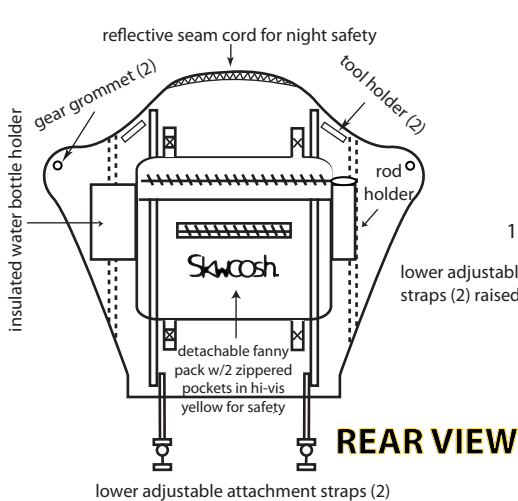

PRO ANGLER SEAT BACK

Designed for fishermen by fishermen

SKWOOSH™

PRO ANGLER combines the SKWOOSH™ GEL KAYAK SEAT with back support for COMFORTABLE FISHING.

The SKWOOSH seat is less than 1" high, maintaining a low center of gravity for better stability, maneuverability and safety while delivering more comfort than thicker, molded seats. The back is just the right height and shape for comfortable casting and easy access to a rear hatch. PRO ANGLER has a built-in rod holder, attached water bottle and a detachable fanny pack. It sports a hi-visibility color and a reflective cord for added safety. Grommets are conveniently located to attach or hang extra gear and two straps hold small tools within easy reach. On land it converts to a comfortable camp chair. PRO ANGLER is the ultimate in comfort, convenience and safety for the kayak fisherman.

15 FEATURES and BENEFITS

- GENUINE SKWOOSH™ - gel seat with patented TekPad® gel
- REFLECTIVE CORD - for night time safety
- HI-VISIBILITY - color accents visibility for daytime safety
- LOW PROFILE - better stability and performance
- COMFORTABLE - 17½" back rest with adjustable side wings
- NO COLLAPSE - 16½" fiberglass support battens
- 4 ADJUSTABLE - hi-strength attaching straps
- ALL BRASS - corrosion resistant, swivel snap hardware
- CONVERTS - to comfortable camp chair
- DESIGNED - for comfortable casting and maneuverability
- DETACHABLE FANNY PACK - 9"L x 8"H x 3"W
- INSULATED WATER BOTTLE HOLDER
- ROD HOLDER - built in for convenience
- 3 GROMMETS - to hang or attach extra gear
- 2 STRAPS - to hold small tools within easy reach

SKWOOSH™ PRO ANGLER
Model# PA1204
Hi-Visibility
Yellow and Black

Performance Comfort Cushions
 sports / office / travel

SKWOOSH IS DIFFERENT

NOT TO BE USED FOR FLOTATION
 COLOR MAY FADE WITH PROLONGED EXPOSURE TO UV RAYS
 COVERED BY ONE OR MORE US PATENTS