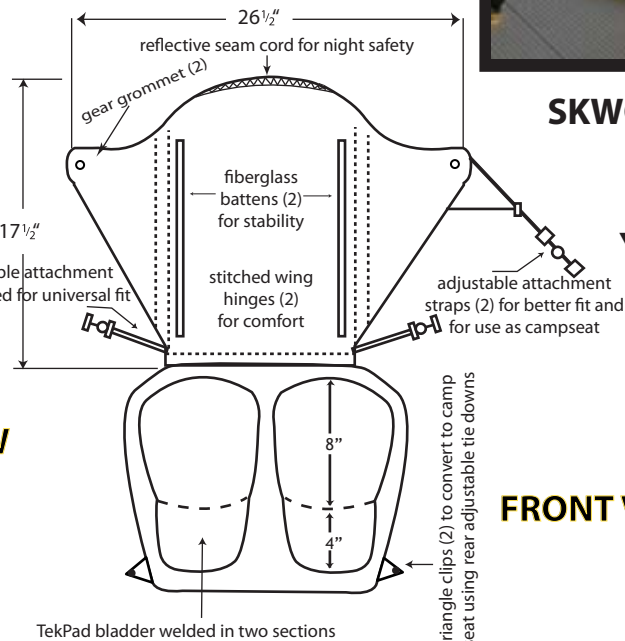

PRO ANGLER SEAT BACK

Designed for fishermen by fishermen

SKWOOSH™

PRO ANGLER combines the SKWOOSH™ GEL KAYAK SEAT with back support for COMFORTABLE FISHING.

The SKWOOSH seat is less than 1" high, maintaining a low center of gravity for better stability, maneuverability and safety while delivering more comfort than thicker, molded seats. The back is just the right height and shape for comfortable casting and easy access to a rear hatch. PRO ANGLER has a built-in rod holder, attached water bottle and a detachable fanny pack. It sports a hi-visibility color and a reflective cord for added safety. Grommets are conveniently located to attach or hang extra gear and two straps hold small tools within easy reach. On land it converts to a comfortable camp chair. PRO ANGLER is the ultimate in comfort, convenience and safety for the kayak fisherman.

15 FEATURES and BENEFITS

- GENUINE SKWOOSH™ - gel seat with patented TekPad® gel
- REFLECTIVE CORD - for night time safety
- HI-VISIBILITY - color accents visibility for daytime safety
- LOW PROFILE - better stability and performance
- COMFORTABLE - 17½" back rest with adjustable side wings
- NO COLLAPSE - 16½" fiberglass support battens
- 4 ADJUSTABLE - hi-strength attaching straps
- ALL BRASS - corrosion resistant, swivel snap hardware
- CONVERTS - to comfortable camp chair
- DESIGNED - for comfortable casting and maneuverability
- DETACHABLE FANNY PACK - 9"L x 8"H x 3"W
- INSULATED WATER BOTTLE HOLDER
- ROD HOLDER - built in for convenience
- 3 GROMMETS - to hang or attach extra gear
- 2 STRAPS - to hold small tools within easy reach